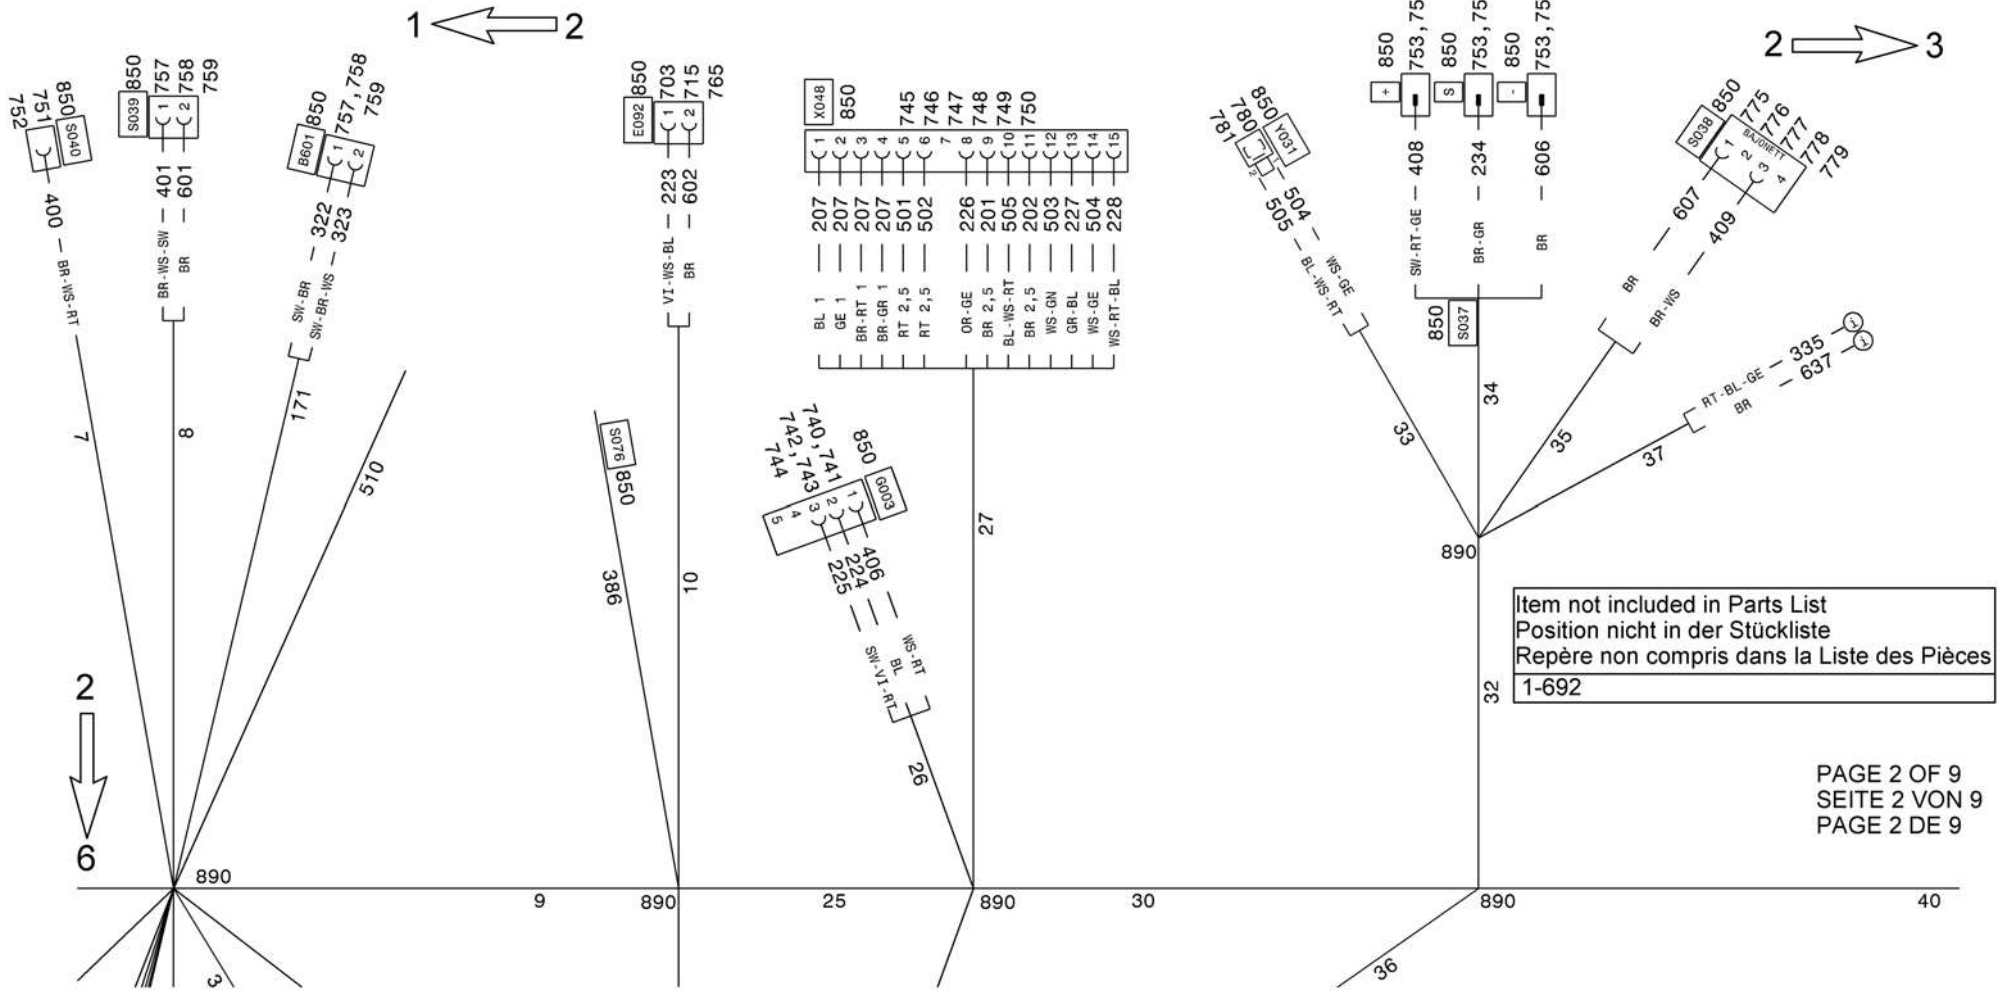

Item not included in Parts List  
 Position nicht in der Stückliste  
 Repère non compris dans la Liste des Pièces  
 1-692

Item not included in Parts List  
 Position nicht in der Stückliste  
 Repère non compris dans la Liste des Pièces  
 1-692

Item not included in Parts List  
 Position nicht in der Stückliste  
 Repère non compris dans la Liste des Pièces  
 1-692

- |          |   |     |   |      |
|----------|---|-----|---|------|
| SW-GE-RS | — | 290 | — | (835 |
| SW-GN    | — | 436 | — | (835 |
| SW-WS    | — | 435 | — | (835 |
| GR-RT    | — | 296 | — | (835 |
| GR-SW    | — | 295 | — | (835 |
| GE-RT    | — | 293 | — | (835 |
| GN 2.5   | — | 288 | — | (835 |
| RT I     | — | 294 | — | (835 |
| GE-WS-GN | — | 287 | — | (835 |
| SW-RT    | — | 509 | — | (835 |
| SW-RT    | — | 509 | — | (835 |
| SW-RT    | — | 437 | — | (836 |
| GR 2,5   | — | 289 | — | (835 |
| RT 6,0   | — | 297 | — | (836 |
| RT-WS    | — | 292 | — | (835 |
| GE-BL    | — | 291 | — | (835 |
| BR 2,5   | — | 686 | — | (835 |
| BR 2,5   | — | 686 | — | (836 |
| BR 2,5   | — | 671 | — | (836 |
| BR 6,0   | — | 670 | — | (836 |

CABLE HARNESS cab-chassis  
 KABELBAUM Fahrerhaus-Fahrgestell  
 FAISCEAU DE CABLES cabine-chassis

from No / up to No

Figure  
 Bild 99707782420  
 Figure

**TADANO**  
 1700-03

7 ← → 8

4  
 ↑  
 8

Item not included in Parts List  
 Position nicht in der Stückliste  
 Repère non compris dans la Liste des Pièces  
 1-692