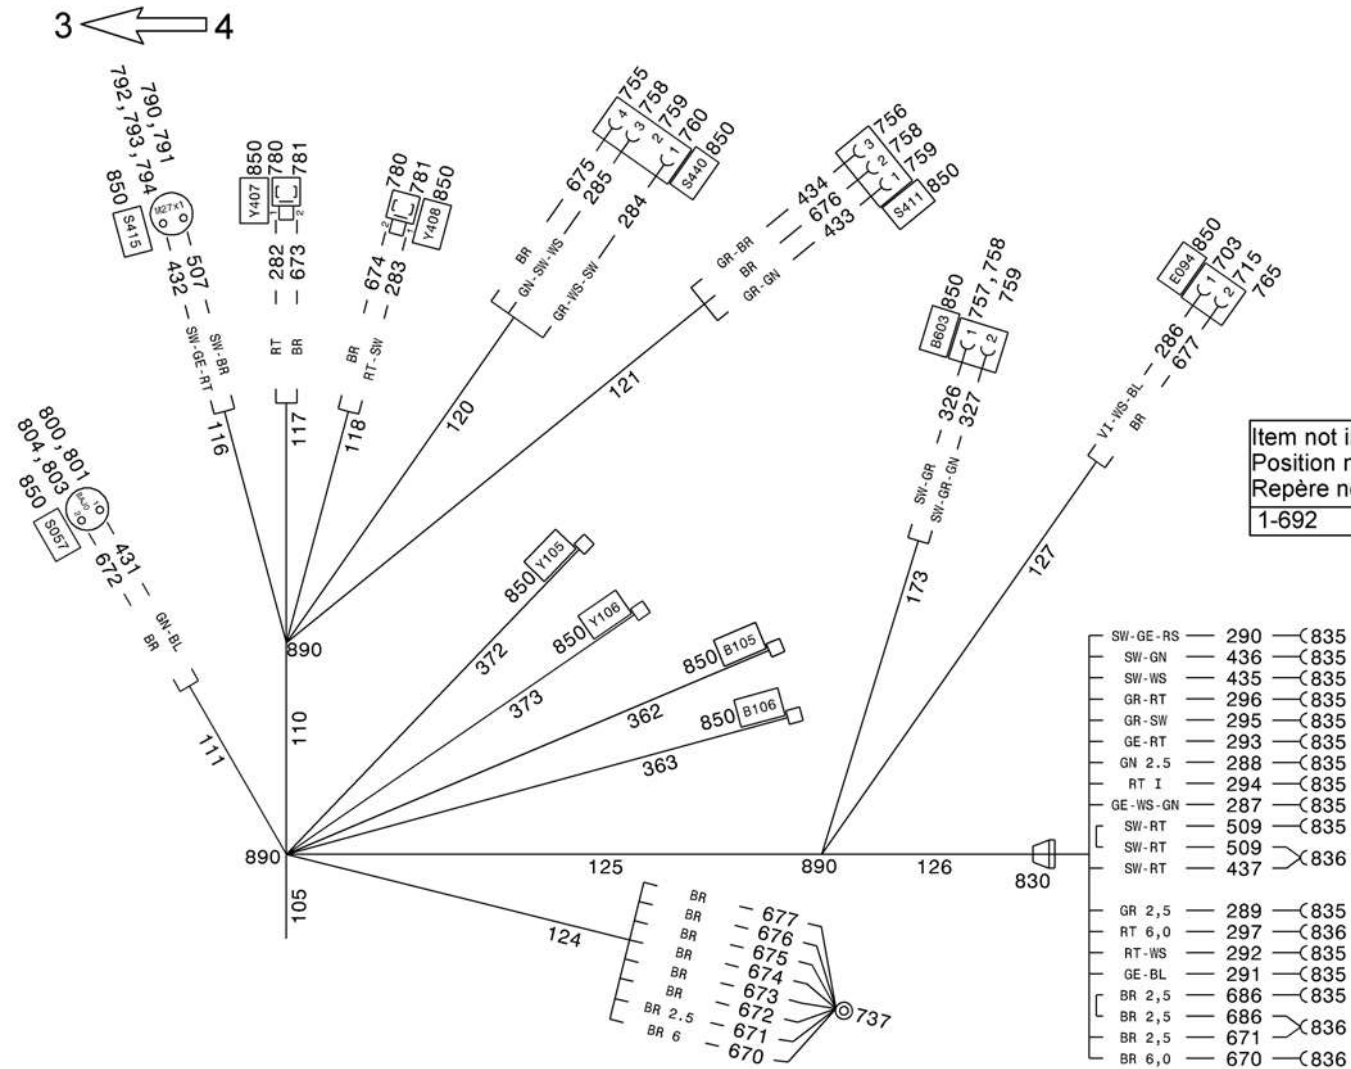

Item not included in Parts List  
 Position nicht in der Stückliste  
 Repère non compris dans la Liste des Pièces  
 1-692

Item not included in Parts List  
 Position nicht in der Stückliste  
 Repère non compris dans la Liste des Pièces  
 1-692

Item not included in Parts List  
 Position nicht in der Stückliste  
 Repère non compris dans la Liste des Pièces  
 1-692

- |          |   |     |   |      |
|----------|---|-----|---|------|
| SW-GE-RS | — | 290 | — | (835 |
| SW-GN    | — | 436 | — | (835 |
| SW-WS    | — | 435 | — | (835 |
| GR-RT    | — | 296 | — | (835 |
| GR-SW    | — | 295 | — | (835 |
| GE-RT    | — | 293 | — | (835 |
| GN 2.5   | — | 288 | — | (835 |
| RT I     | — | 294 | — | (835 |
| GE-WS-GN | — | 287 | — | (835 |
| SW-RT    | — | 509 | — | (835 |
| SW-RT    | — | 509 | — | (835 |
| SW-RT    | — | 437 | — | (836 |
| GR 2,5   | — | 289 | — | (835 |
| RT 6,0   | — | 297 | — | (836 |
| RT-WS    | — | 292 | — | (835 |
| GE-BL    | — | 291 | — | (835 |
| BR 2,5   | — | 686 | — | (835 |
| BR 2,5   | — | 686 | — | (836 |
| BR 2,5   | — | 671 | — | (836 |
| BR 6,0   | — | 670 | — | (836 |

CABLE HARNESS cab-chassis  
 KABELBAUM Fahrerhaus-Fahrgestell  
 FAISCEAU DE CABLES cabine-chassis

from No / up to No

Figure  
 Bild 99707782420  
 Figure

**TADANO**  
 1700-03

7 ← → 8

4  
 ↑  
 8

Item not included in Parts List  
 Position nicht in der Stückliste  
 Repère non compris dans la Liste des Pièces  
 1-692