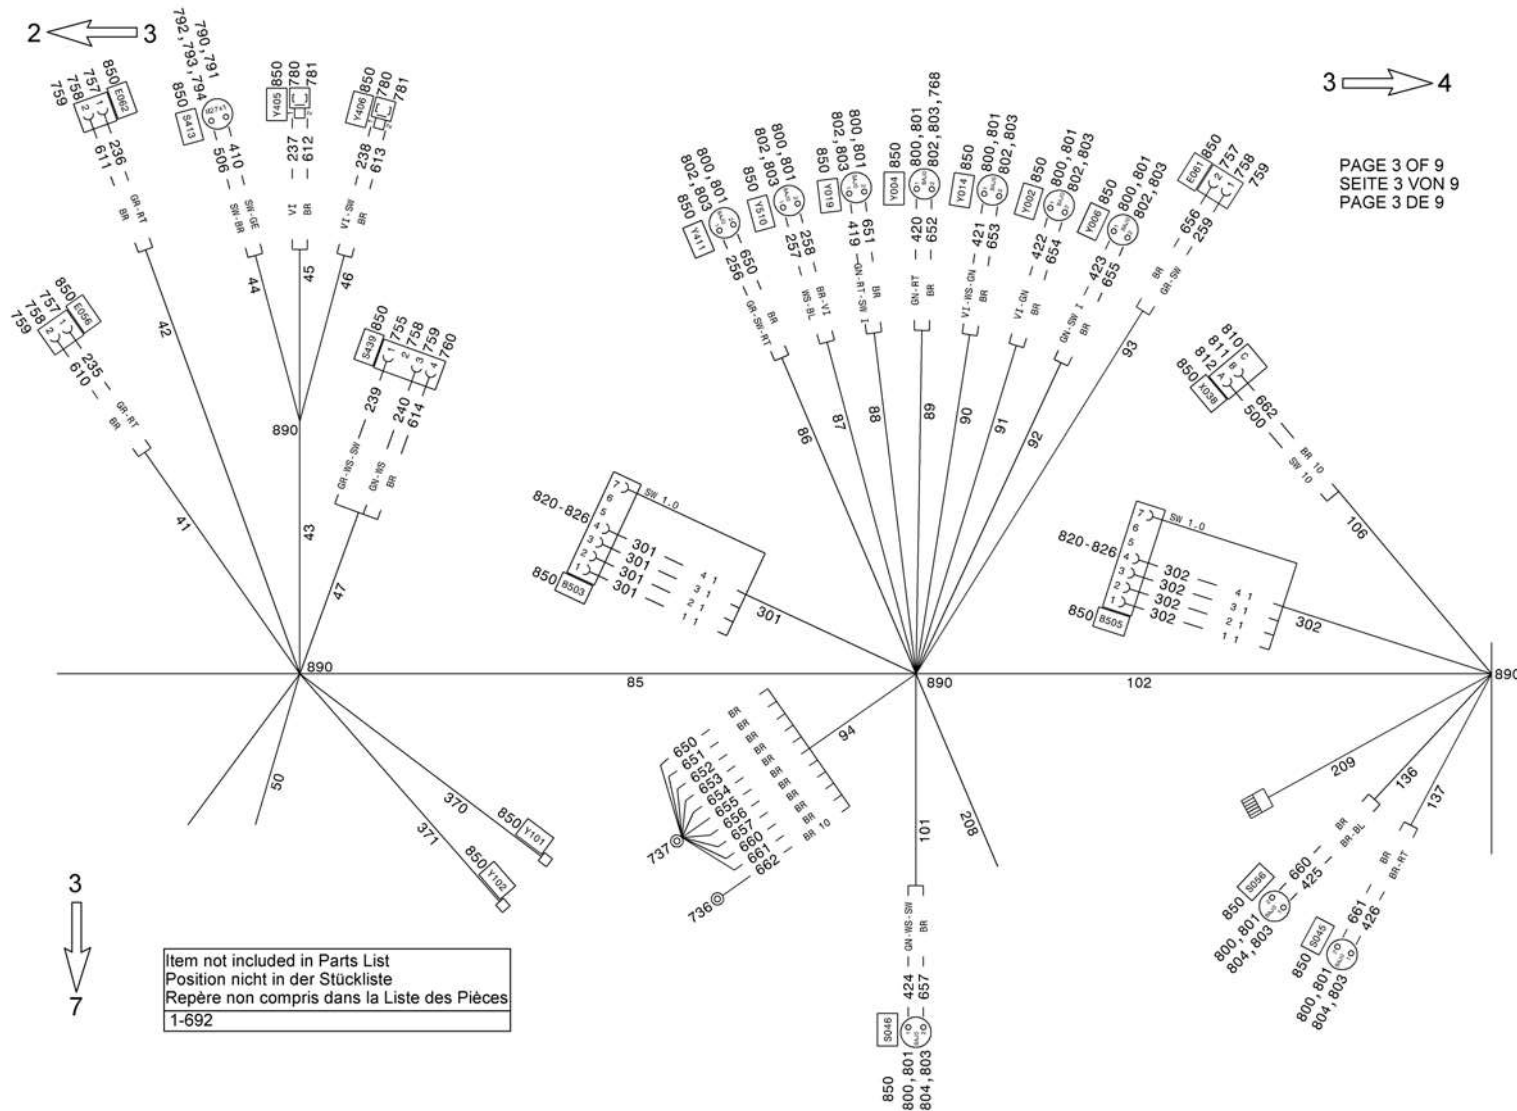

Item not included in Parts List  
 Position nicht in der Stückliste  
 Repère non compris dans la Liste des Pièces  
 1-692

Item not included in Parts List  
 Position nicht in der Stückliste  
 Repère non compris dans la Liste des Pièces  
 1-692

Item not included in Parts List  
 Position nicht in der Stückliste  
 Repère non compris dans la Liste des Pièces  
 1-692

- |          |   |     |   |      |
|----------|---|-----|---|------|
| SW-GE-RS | — | 290 | — | (835 |
| SW-GN    | — | 436 | — | (835 |
| SW-WS    | — | 435 | — | (835 |
| GR-RT    | — | 296 | — | (835 |
| GR-SW    | — | 295 | — | (835 |
| GE-RT    | — | 293 | — | (835 |
| GN 2.5   | — | 288 | — | (835 |
| RT I     | — | 294 | — | (835 |
| GE-WS-GN | — | 287 | — | (835 |
| SW-RT    | — | 509 | — | (835 |
| SW-RT    | — | 509 | — | (835 |
| SW-RT    | — | 437 | — | (836 |
| GR 2,5   | — | 289 | — | (835 |
| RT 6,0   | — | 297 | — | (836 |
| RT-WS    | — | 292 | — | (835 |
| GE-BL    | — | 291 | — | (835 |
| BR 2,5   | — | 686 | — | (835 |
| BR 2,5   | — | 686 | — | (836 |
| BR 2,5   | — | 671 | — | (836 |
| BR 6,0   | — | 670 | — | (836 |

CABLE HARNESS cab-chassis  
 KABELBAUM Fahrerhaus-Fahrgestell  
 FAISCEAU DE CABLES cabine-chassis

from No / up to No

Figure  
 Bild 99707782420  
 Figure

**TADANO**  
 1700-03

7 ← → 8

4  
 ↑  
 8

Item not included in Parts List  
 Position nicht in der Stückliste  
 Repère non compris dans la Liste des Pièces  
 1-692