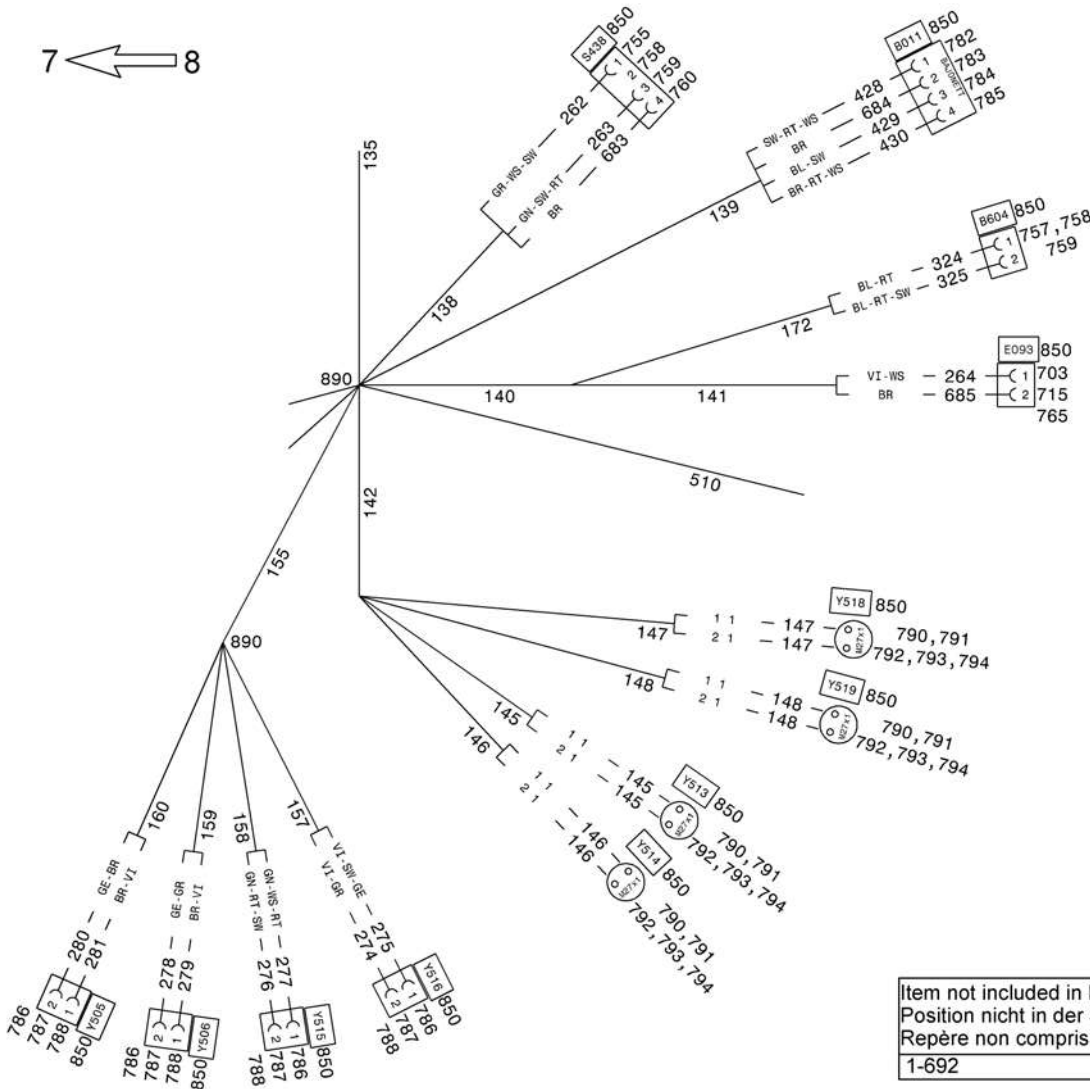

Item not included in Parts List  
 Position nicht in der Stückliste  
 Repère non compris dans la Liste des Pièces  
 1-692

Item not included in Parts List  
 Position nicht in der Stückliste  
 Repère non compris dans la Liste des Pièces  
 1-692

Item not included in Parts List  
 Position nicht in der Stückliste  
 Repère non compris dans la Liste des Pièces  
 1-692

- |          |   |     |   |      |
|----------|---|-----|---|------|
| SW-GE-RS | — | 290 | — | (835 |
| SW-GN    | — | 436 | — | (835 |
| SW-WS    | — | 435 | — | (835 |
| GR-RT    | — | 296 | — | (835 |
| GR-SW    | — | 295 | — | (835 |
| GE-RT    | — | 293 | — | (835 |
| GN 2.5   | — | 288 | — | (835 |
| RT I     | — | 294 | — | (835 |
| GE-WS-GN | — | 287 | — | (835 |
| SW-RT    | — | 509 | — | (835 |
| SW-RT    | — | 509 | — | (835 |
| SW-RT    | — | 437 | — | (836 |
| GR 2,5   | — | 289 | — | (835 |
| RT 6,0   | — | 297 | — | (836 |
| RT-WS    | — | 292 | — | (835 |
| GE-BL    | — | 291 | — | (835 |
| BR 2,5   | — | 686 | — | (835 |
| BR 2,5   | — | 686 | — | (836 |
| BR 2,5   | — | 671 | — | (836 |
| BR 6,0   | — | 670 | — | (836 |

CABLE HARNESS cab-chassis  
 KABELBAUM Fahrerhaus-Fahrgestell  
 FAISCEAU DE CABLES cabine-chassis

from No / up to No

Figure  
 Bild 99707782420  
 Figure

**TADANO**  
 1700-03

7 ← → 8

4  
 ↑  
 8

Item not included in Parts List  
 Position nicht in der Stückliste  
 Repère non compris dans la Liste des Pièces  
 1-692